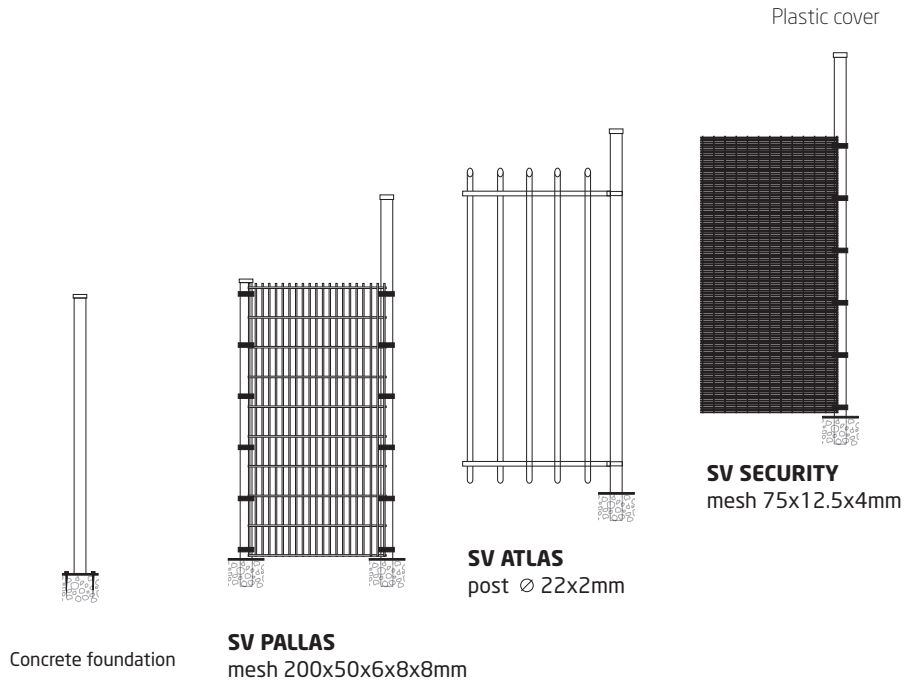

SV SECTOR

Security first!

SV SECTOR is a robust, durable and attractive unique system, made to fill the need of dividing spectator stands.

Its versatility and resistance offers the finest solution in security warranty in sports fields.

Galvanized and Lacquered finish. The standard **SV SECTOR** model is always supplied with a Galvanized finish, but, if required, it can also receive a colour Lacquered finish, RAL colour chosen accordingly to RAL standards: **RAL 6005, RAL 3000, RAL 5010, RAL 7030, RAL 9005 and RAL 9010**. The high quality lacquer finish gives a greater special appearance and durability to the panel.

SV SECTOR

MODEL	NUMBER OF CLAMPS	HEIGHT
SV SECTOR	6	2000 mm
SV SECTOR	8	2450 mm

Other heights available on consultation

SV SECTOR P

MODEL	HEIGHT
SV SECTOR P	2000 mm
SV SECTOR P	2450 mm

Other heights available on consultation