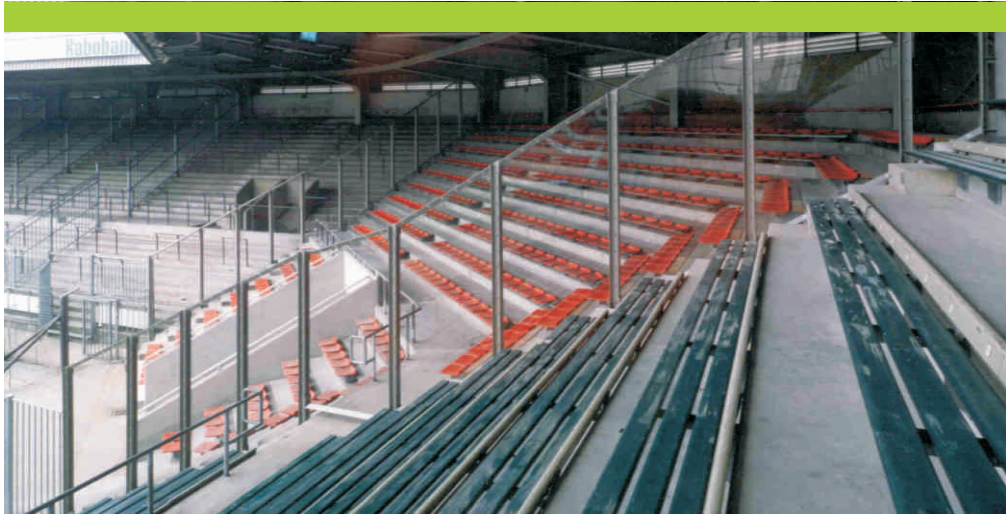

SV SECTOR

Security first!

SV SECTOR is a robust, durable and attractive unique system, made to fill the need of dividing spectator stands.

Its versatility and resistance offers the finest solution in security warranty in sports fields.

Galvanized and Lacquered finish. The standard **SV SECTOR** model is always supplied with a Galvanized finish, but, if required, it can also receive a colour Lacquered finish, RAL colour chosen accordingly to RAL standards: **RAL 6005, RAL 3000, RAL 5010, RAL 7030, RAL 9005 and RAL 9010**. The high quality lacquer finish gives a greater special appearance and durability to the panel.

SV SECTOR

MODEL	NUMBER OF CLAMPS	HEIGHT
SV SECTOR	6	2000 mm
SV SECTOR	8	2450 mm

Other heights available on consultation

SV SECTOR P

MODEL	HEIGHT
SV SECTOR P	2000 mm
SV SECTOR P	2450 mm

Other heights available on consultation